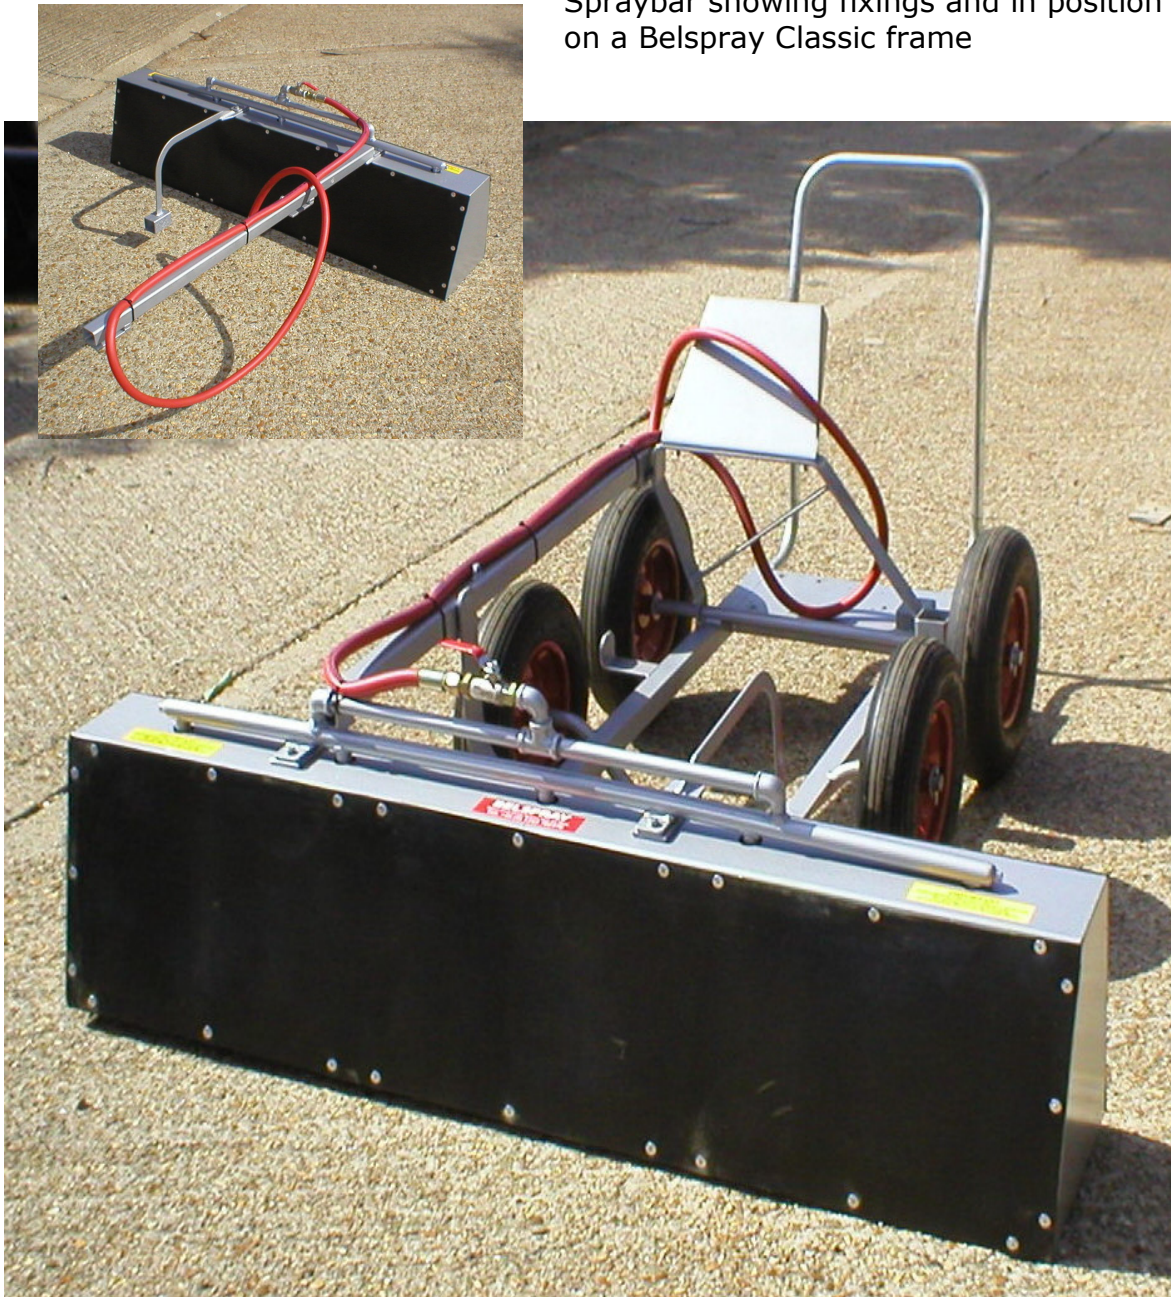

## **BSSB-1.5 — Belspray 1.5m Spraybar For bitumen emulsion or concrete cure material Fits any Belspray Classic chassis**

The latest accessory for the Belspray range of sprayers — a 1.5m covered spraybar which will retro-fit onto any Belspray Classic sprayer. It comes with 5 No 1/4" spray jets, a 1/2" shut-off valve and a 3m hose. The spray bar comes with a metal framed spray shield covered in 3mm black rubber sheeting to minimise any overspray.

Spraybar showing fixings and in position on a Belspray Classic frame