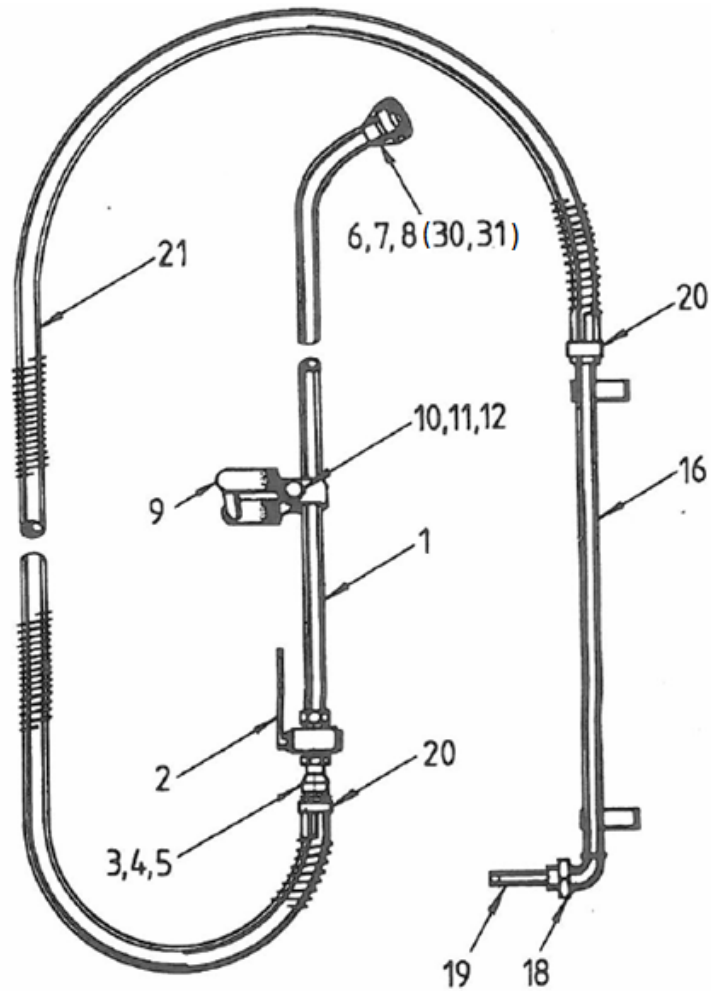

WALLIS & STEVENS 7C - SPARE PARTS

GROUP 5 - SPRAY PIPE LINE

SPRAY LANCE ASSEMBLY COMPLETE (880 52810) COMPRISES ITEMS 1-12

ILLUSTRATION No.	Part No.	Description	Qty
1	880 13271	SPRAYER PIPE	1
2	880 50346	CONTROL COCK	1
3	880 51088	NIPPLE	1
4	97 10 0387	REDUCING SOCKET	1
5	880 13274	SPRAYER PIPE NIPPLE	1
6	880 11479	SPRAYER PIPE BODY	1
7	880 19383	SPRAYER NOZZLE CAP (1/4" HOLE)	1
8	880 11481	SWIRLER	1
9	880 13351	SPRAYER PIPE HANDLE	1
10	07 05 0554	BOLT	1
11	07 16 0156	NUT	1
12	07 83 0156	LOCKWASHER	1
16	880 19628	DELIVERY PIPE	1
18	97 10 0157	ELBOW UNION	1
19	880 19625	DELIVERY PIPE (SHORT)	1
20	07 18 0158	HOSE CLIP	2
21	880 50772	SPRAY HOSE	1
		(OPTIONAL)	
30	880 19384	SPRAY NOZZLE CAP (5/16" HOLE)	1
31	880 19385	SPRAY NOZZLE CAP (3/8" HOLE)	1